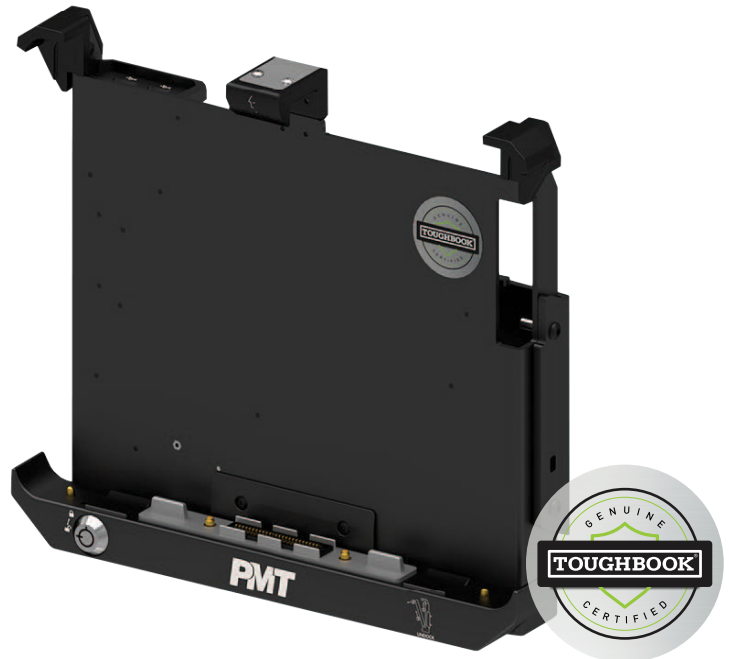

PANASONIC CF-33 TABLET TRIMLINE VEHICLE DOCK

FEATURES

- Strong durable aluminum construction
- Ergonomic designed for safety and usability
- VESA 75mm mounting pattern
- Low profile footprint for increased usable cabin space
- Front facing USB port
- Optional top mounted USB ports
- Key lockable for added theft deterrence
- Integrated cable management bracket
- Integrated genuine Panasonic circuit board
- MIL-STD-810G tested (pending)
- Dual high gain pass-throughs
- Finished in high quality black epoxy powder coat
- Optional cradle version (no ports, no electronics) available
- Panasonic Toughbook Certified
- 3-Year Limited Warranty

PORT REPLICATION

- Power Input - 15.6V DC
- (2) Front/Top Facing USB 2.0 Ports
- (2) USB 2.0 Ports
- (2) USB 3.0 Ports
- (2) RJ-45 Ethernet Port
- HDMI
- Serial Port
- VGA

WEIGHT	HEIGHT	WIDTH	DEPTH
4.2 lbs / 1.9 kg	10.90 in / 27.69 cm	12.75 in / 32.39 cm	3.30 in / 8.38 cm