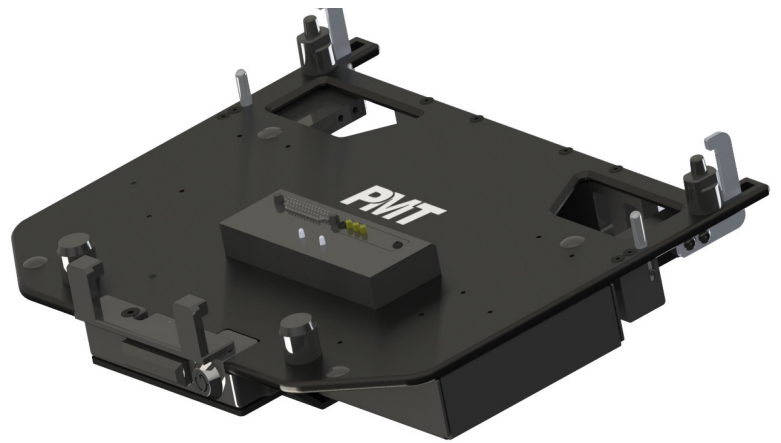

TRIMLINE VEHICLE DOCK FOR DURABOOK S14 LAPTOP

PMT's TrimLine vehicle dock for Durabook S14 combines industry-leading, compact design with durability and performance. Built to withstand everyday use and demanding environments, the Durabook S14 vehicle dock is a proven, dependable mainstay for docking rugged tablet mobile computers.

Available in standard and extended configurations, the Durabook S14 dock has a small footprint and occupies minimal vehicle cabin space, allowing for increased maneuverability and positioning in-vehicle. Constructed of high-strength, corrosion-resistant aluminum, the Durabook S14 vehicle dock is lightweight, has rounded corners (for safety, protection) and is finished in high quality black epoxy powder coat for durability and long-lasting value.

FEATURES

- All Aluminium Construction
- Space saving and ergonomic design
- Ensures user safety, protection and device safety
- Non Captured Lock mechanism
- Integrated genuine Durabook PCB and connector
- MIL STD 810 G Certified
- 3-Years Limited Warranty

PORT REPLICATION

- Headphone Jack - 1
- RJ45 - 1
- USB2.0 - 2
- USB 3.0 - 2
- HDMI - 1
- Display Port - 1
- VGA - 1
- RS232 Serial - 1
- RF Pass-Thru - 3
- Microphone & Speaker
- Power 19.5VDC

WEIGHT	HEIGHT	WIDTH	DEPTH
7.55 lbs	11.6 in	13.7 in	3.25 in