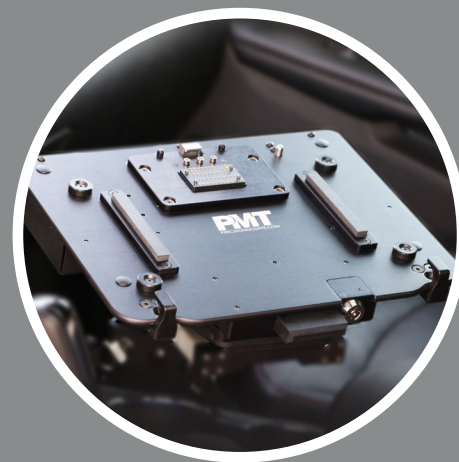

DOCKING STATIONS

FOR YOUR LAPTOP AND TABLET

PMT precision
mounting
technologies

DELL RUGGED LAPTOP FRONT PORT VEHICLE DOCK

ITEM NUMBERS:

- AS7.D902.100 Lite Port NO RF
- AS7.D902.102 Lite Port TRI RF
- AS7.D902.110 Full Port NO RF
- AS7.D902.112 Full Port TRI RF
- AS7.D902.104 Cradle NO RF
- AS7.D902.105 Cradle TRI RF

- Compatible with Dell laptop models Pro Rugged 13 and Pro Rugged 14, Latitude 5430 and 7330
- Compatible with legacy Dell rugged laptops with optional fit kit (purchased separately)
- Port replication includes: USB-C 5Gbps, USB-A 5Gbps (x2), USB-A 480Mbps, RJ-45 Ethernet, Serial RS232, HDMI on Full Port version
- Front facing ports keeps cables within footprint of the dock
- Integrated cable management tie rail
- Optional RF for WiFi, GPS, and cellular
- Extreme compact size preserves cabin space and increases user safety
- CNC machined aluminum construction
- Auto-latching feature for operator safety
- Floating connector design ensures reliable operation
- Convenient, front-located push-to-release latch
- Key lockable for added theft deterrence
- Available in no-electronics cradle versions
- 3-Year Limited Warranty