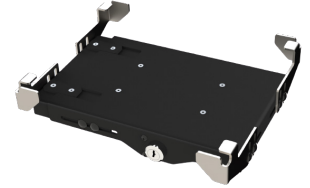

UNIVERSAL TABLET CRADLES

ITEM NUMBERS:

- AS7.U102.100 Standard Cradle
- AS7.U102.101 Standard Cradle with Alternative Clamps
- AS7.U102.300 XL Cradle

Device dimensions:

- **AS7.U102.100**
  Width 9.375" to 11.5"
  Depth 6.25" to 8.5"
  Height 0.25" to 1.0"
- **AS7.U102.101**
  Width: 9.375" to 11.5"
  Depth: 6.25" to 8.5"
  Height: 0.25" to 1.0"
- **AS7.U102.300**
  Width 12" to 14.125"
  Depth 7.3" to 10.8"
  Height 0.359" to 1.2"

- User adjustable
- Extreme compact size preserves cabin space and ensures user safety
- CNC machined aluminum construction
- Key locking mechanism for increased security
- Limited Lifetime Warranty

CERTIFICATES & TESTING:

- ROHS, FCC, CE
- MIL-STD 810G Shock/Vibration
- SAE J1455 Crash Test
- Cycle Tested – Locking and Docking Mechanism
- Environmental Tested – High/Low Temperature, Humidity