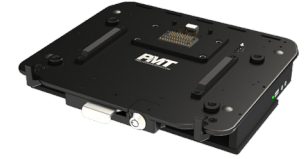

DELL LATITUDE 12 -14 RUGGED LAPTOP FRONT PORT VEHICLE DOCK

ITEM NUMBERS:

- AS7.D900.100 Advanced NO RF
- AS7.D900.103 Advanced TRI RF
- AS7.D900.104 No Electronics Cradle

- Compatible with Dell laptop models 5404 / 5414 / 5420 / 5424 / 5430, 7204 / 7214, 7330, 7404 / 7414 / 7424
- Advanced port replication includes: VGA, HDMI, Serial RS232 (x2), Ethernet, USB 3.0 (x3)
- Front facing ports keeps cables within footprint of the dock
- Convenient user access to side-facing status light indicator, USB 2.0 and speaker/mic ports
- Integrated cable management tie rail
- Optional RF for WiFi, GPS, and cellular
- Extreme compact size preserves cabin space and increases user safety
- CNC machined aluminum construction
- Auto-latching feature for operator safety
- Floating connector design ensures reliable operation
- Convenient, front-located push-to-release latch
- Key lockable for added theft deterrence
- Features OEM Dell electronics
- Available in no-electronics cradle versions
- 3-Year Limited Warranty

CERTIFICATES & TESTING:

- ROHS, FCC, CE
- MIL-STD 810G Shock/Vibration
- SAE J1455 Crash Test
- Cycle Tested – Locking and Docking Mechanism
- Environmental Tested – High/Low Temperature, Humidity

DELL LATITUDE 12 -14 RUGGED LAPTOP REAR PORT VEHICLE DOCK