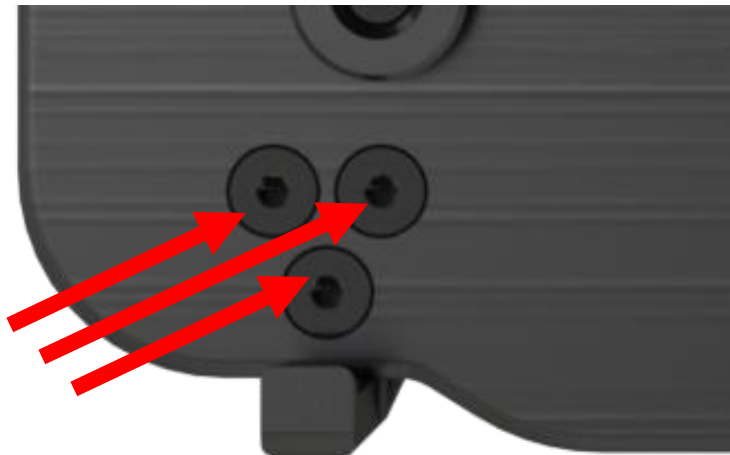

# Dell Laptop Retrofit Front Clamp Kit Version 1 AS7.D900.004

This kit is compatible with the following PMT docking stations for Dell laptop computers:

- AS7.D900.xxx range **and** AS7.D901.xxx range that feature a base plate with a three hole pattern for the front clamps as shown by the red arrows in the image below.