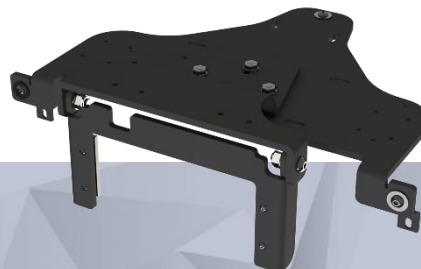

2021+ CHEVROLET TAHOE RADIO / SIREN DASHMOUNTS

The PMT dash mounts for 2021+ Chevrolet Tahoe models offer mounting options for a wide range of equipment including radios, siren and light controllers, cell phones and light weight tablets. Positioned on top of the vehicle's dash board, these items help to aid in keeping the vehicle operator's line of sight over the dashboard for increased safety, visibility and easy accessibility for convenient operation of the equipment with the siren controller able to flip up and provide access to the vehicle dash controls and screen. The unit is easy to install and made of lightweight yet rugged aluminum and available in a range of configurations to best suit the vehicle's specifications and needs.

FEATURES

- Heads up display positioning
- Vehicle specific mounting
- Compact, low-profile, contoured design
- Aircraft grade aluminum construction
- Modular to suit vehicle and equipment specifications
- Vehicle specific mounting
- Flip-up siren / light controller
- Replacement panel for OEM centre dash speaker trim available when needed
- Optional mic clip(s) available, purchased separately
- Dual AMPS hole patterns for mounting Zirkona equipment or similar accessories such as cell phone holder, purchased separately
- Limited Lifetime Warranty

2021+ CHEVROLET TAHOE RADIO / SIREN DASHMOUNT PART REQUIREMENTS GUIDE

2021+ CHEVROLET TAHOE DASHMOUNT REPLACEMENT COVER FOR OEM CENTRE SPEAKER - ITEM # AS4.C235.400-1

- Required when the vehicle is equipped with OEM speaker mounted in the centre of the top of the dash
- Also requires dashmount base (AS4.C235.400) or siren dashmount (AS4.C235.402/403)

2021+ CHEVROLET TAHOE DASHMOUNT BASE - ITEM # AS4.C235.400

- Used for mounting equipment such as Zirkona products or other accessories only, utilizing AMPS hole pattern
- Will not accommodate radio or siren / light controller equipment